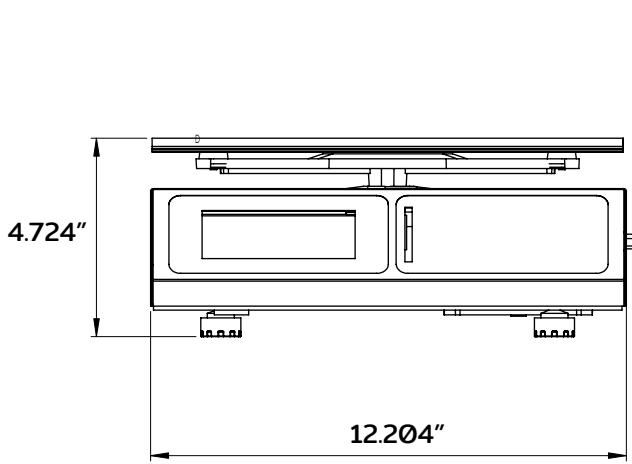

### Technical specifications

Capacity	40 lb
Minimal division	0.01 lb
Power adapter	Included
Backlight color	White
Input voltage	100 to 240VAC, 50/60Hz
Max. Tare	40 lb
Plate dimensions	7 x 11.8 in
Operation temperature	14 to 104 °F (-10 to 40 °C)
Storage temperature	-4 to 122°F (-20 to 50 °C)
Net weight	10.20 lb
Total weight (package included)	13.27 lb

## Dimensions:

Front view

Side view

12.204"  
Top View