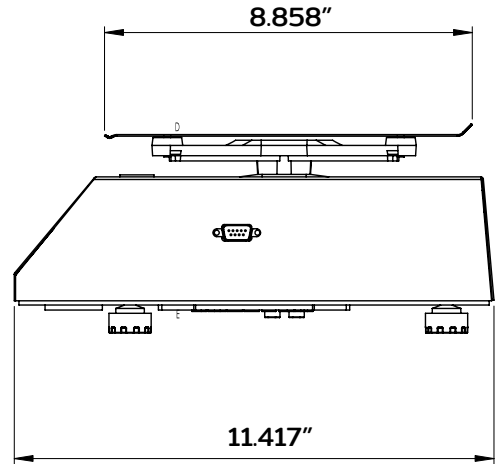

### Technical specifications

Capacity	40 lb
Minimal division	0.01 lb
Power adapter	Included
Backlight color	White
Input voltage	100 to 240VAC, 50/60Hz
Max. Tare	40 lb
Plate dimensions	7 x 11.8 in
Operation temperature	14 to 104 °F (-10 to 40 °C)
Storage temperature	-4 to 122°F (-20 to 50 °C)
Net weight	10.20 lb
Total weight (package included)	13.27 lb

## Dimensions:

Front view

Side view

12.204"  
Top View