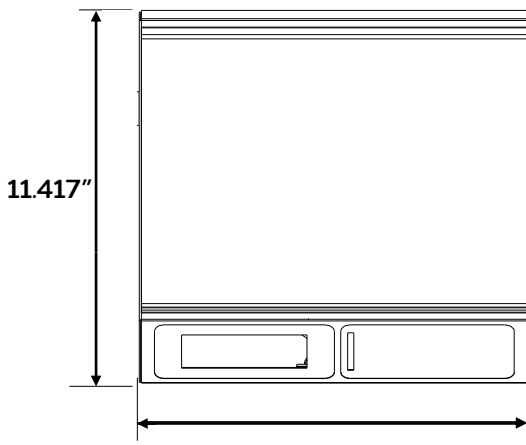

### Technical specifications

Capacity	40 lb
Minimal division	0.01 lb
Power adapter	Included
Backlight color	White
Input voltage	100 to 240VAC, 50/60Hz
Max. Tare	40 lb
Plate dimensions	7 x 11.8 in
Operation temperature	14 to 104 °F (-10 to 40 °C)
Storage temperature	-4 to 122°F (-20 to 50 °C)
Net weight	10.20 lb
Total weight (package included)	13.27 lb

## Dimensions:

Front view

Side view

12.204"  
Top View